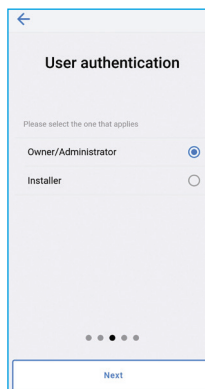

Leveled authority for service and management