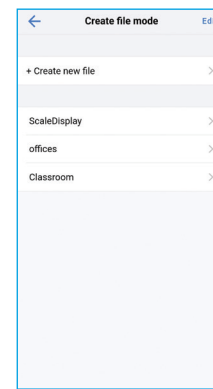

Save preset configuration file