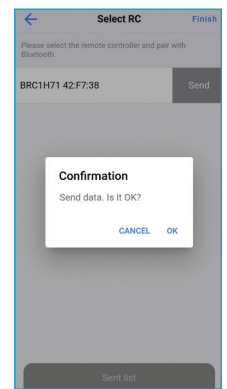

With the *Madoka Quick Set* app, advanced function settings and commissioning can be easily done through a Bluetooth® connection

**Madoka Quick Set App**  
Available for download on iOS\* and Android devices.

\*Future Release

**Leveled authority for service and management**

**Complete view of advanced setting options**

**Save preset configuration file**

**Quick commissioning by sending configuration file to multiple controllers**