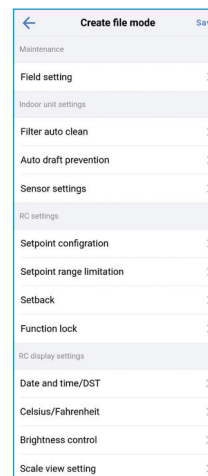

Complete view of advanced setting options