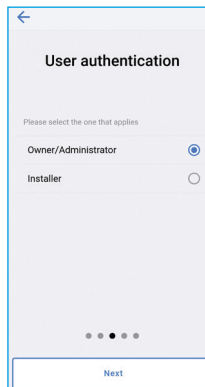

Simple and Intuitive interface with touch button control.

On/Off Button.

Text Display Icon Display Scale Display

The scale display modes display a +/-3°F adjustment from the center reference. Removes occupant perceived feeling of comfort level based upon current room temperature and setpoint and helps to provide energy savings.

With the *Madoka Quick Set* app, advanced function settings and commissioning can be easily done through a Bluetooth® connection

Madoka Quick Set App
Available for download on iOS and Android devices.

Leveled authority for service and management