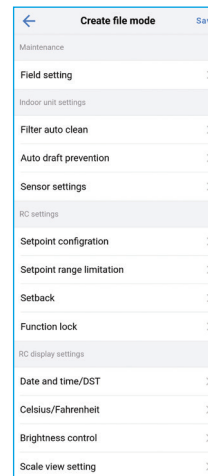

Simple and Intuitive interface with touch button control.

On/Off Button.

Text Display Icon Display Scale Display

The scale display modes display a +/-3°F adjustment from the center reference. Removes occupant perceived feeling of comfort level based upon current room temperature and setpoint and helps to provide energy savings.

Complete view of advanced setting options

Save preset configuration file

Quick commissioning by sending configuration file to multiple controllers

	FUNCTIONS	MADOKA REMOTE CONTROLLER			MADOKA QUICK SET APP	
		BASIC OPERATION	ADMIN MENU	INSTALLATION MENU	OWNER/ADMIN	INSTALLER
Basic function	On/Off	■				
	Operation mode	■				
	Fan speed	■				
	Louver position	■				
	Set-point	■				
	Filter sign (Reset)	■				
	Ventilation rate	■				
	Ventilation mode	■				
	Celsius / Fahrenheit Selection	■			■	■
Advanced functions	Setpoint range limitation				■	■
	Individual airflow direction control*				■	■
	Setback				■	■
	Draft prevention*				■	■
	Auto changeover				■	■
	Setpoint minimum differential				■	■
	Remote controller Prohibition				■	■
Display	Contrast adjustment		■			
	LCD backlight adjustment		■		■	■
	LED brightness adjustment	■			■	■
Settings	Date and time setting		■		■	■
	Daylight Saving Time (DST)				■	■
	Field settings			■		■
	Display icon customization			■		■
	Remote controller thermostat temperature offset			■		■
	BLE pairing settings		■	■	■	■
	Set/release changeover master			■		
	Administrator Password Settings		■		■	
Installer Password Settings			■		■	