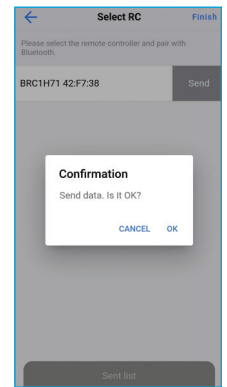

With the *Madoka Quick Set* app, advanced function settings and commissioning can be easily done through a Bluetooth® connection

Madoka Quick Set App
Available for download on iOS and Android devices.

Leveled authority for service and management

Complete view of advanced setting options

Save preset configuration file

Quick commissioning by sending configuration file to multiple controllers

	FUNCTIONS	MADOKA REMOTE CONTROLLER			MADOKA QUICK SET APP	
		BASIC OPERATION	ADMIN MENU	INSTALLATION MENU	OWNER/ADMIN	INSTALLER
Basic function	On/Off	■				
	Operation mode	■				
	Fan speed	■				
	Louver position	■				
	Set-point	■				
	Filter sign (Reset)	■				
	Ventilation rate	■				
	Ventilation mode	■				
	Celsius / Fahrenheit Selection	■			■	■
Advanced functions	Setpoint range limitation				■	■
	Individual airflow direction control*				■	■
	Setback				■	■
	Draft prevention*				■	■
	Auto changeover				■	■
	Setpoint minimum differential				■	■
	Remote controller Prohibition				■	■
Display	Contrast adjustment		■			
	LCD backlight adjustment		■		■	■
	LED brightness adjustment	■			■	■
Settings	Date and time setting		■		■	■
	Daylight Saving Time (DST)				■	■
	Field settings			■		■
	Display icon customization			■		■
	Remote controller thermostat temperature offset			■		■
	BLE pairing settings		■	■	■	■
	Set/release changeover master			■		
	Administrator Password Settings		■		■	
Installer Password Settings			■		■	