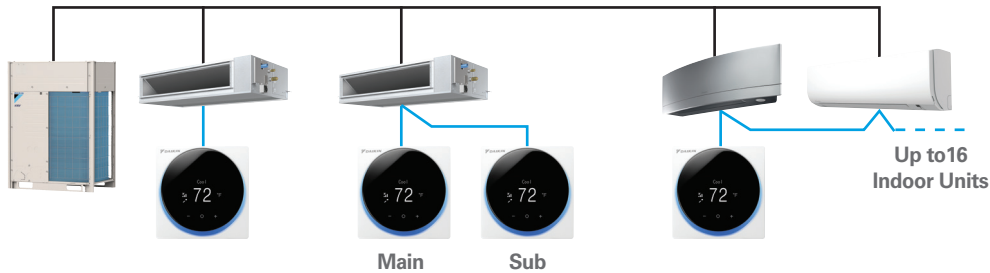

With the *Madoka Quick Set* app, advanced function settings and commissioning can be easily done through a Bluetooth® connection

Madoka Quick Set App
Available for download on iOS and Android devices.

Leveled authority for service and management

Complete view of advanced setting options

Save preset configuration file

Quick commissioning by sending configuration file to multiple controllers

	FUNCTIONS	MADOKA REMOTE CONTROLLER			MADOKA QUICK SET APP	
		BASIC OPERATION	ADMIN MENU	INSTALLATION MENU	OWNER/ADMIN	INSTALLER
Basic function	On/Off	■				
	Operation mode	■				
	Fan speed	■				
	Louver position	■				
	Set-point	■				
	Filter sign (Reset)	■				
	Ventilation rate	■				
	Ventilation mode	■				
	Celsius / Fahrenheit Selection	■			■	■
Advanced functions	Setpoint range limitation				■	■
	Individual airflow direction control*				■	■
	Setback				■	■
	Draft prevention*				■	■
	Auto changeover				■	■
	Setpoint minimum differential				■	■
	Remote controller Prohibition				■	■
Display	Contrast adjustment		■			
	LCD backlight adjustment		■		■	■
	LED brightness adjustment	■			■	■
Settings	Date and time setting		■		■	■
	Daylight Saving Time (DST)				■	■
	Field settings			■		■
	Display icon customization			■		■
	Remote controller thermostat temperature offset			■		■
	BLE pairing settings		■	■	■	■
	Set/release changeover master			■		
	Administrator Password Settings		■		■	
Installer Password Settings			■		■	

* Depends on indoor unit model

System overview

The *Madoka* Remote Controller is connected to the indoor unit directly. Up to 16 indoor units can be connected to one *Madoka* to be controlled simultaneously as a remote controller group. A maximum of 2 *Madoka* Remote Controllers can be connected to one indoor unit or one remote controller group.