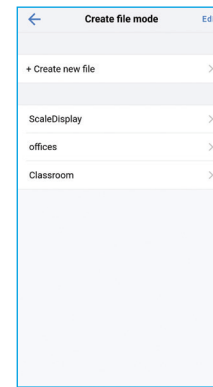

Save preset configuration file