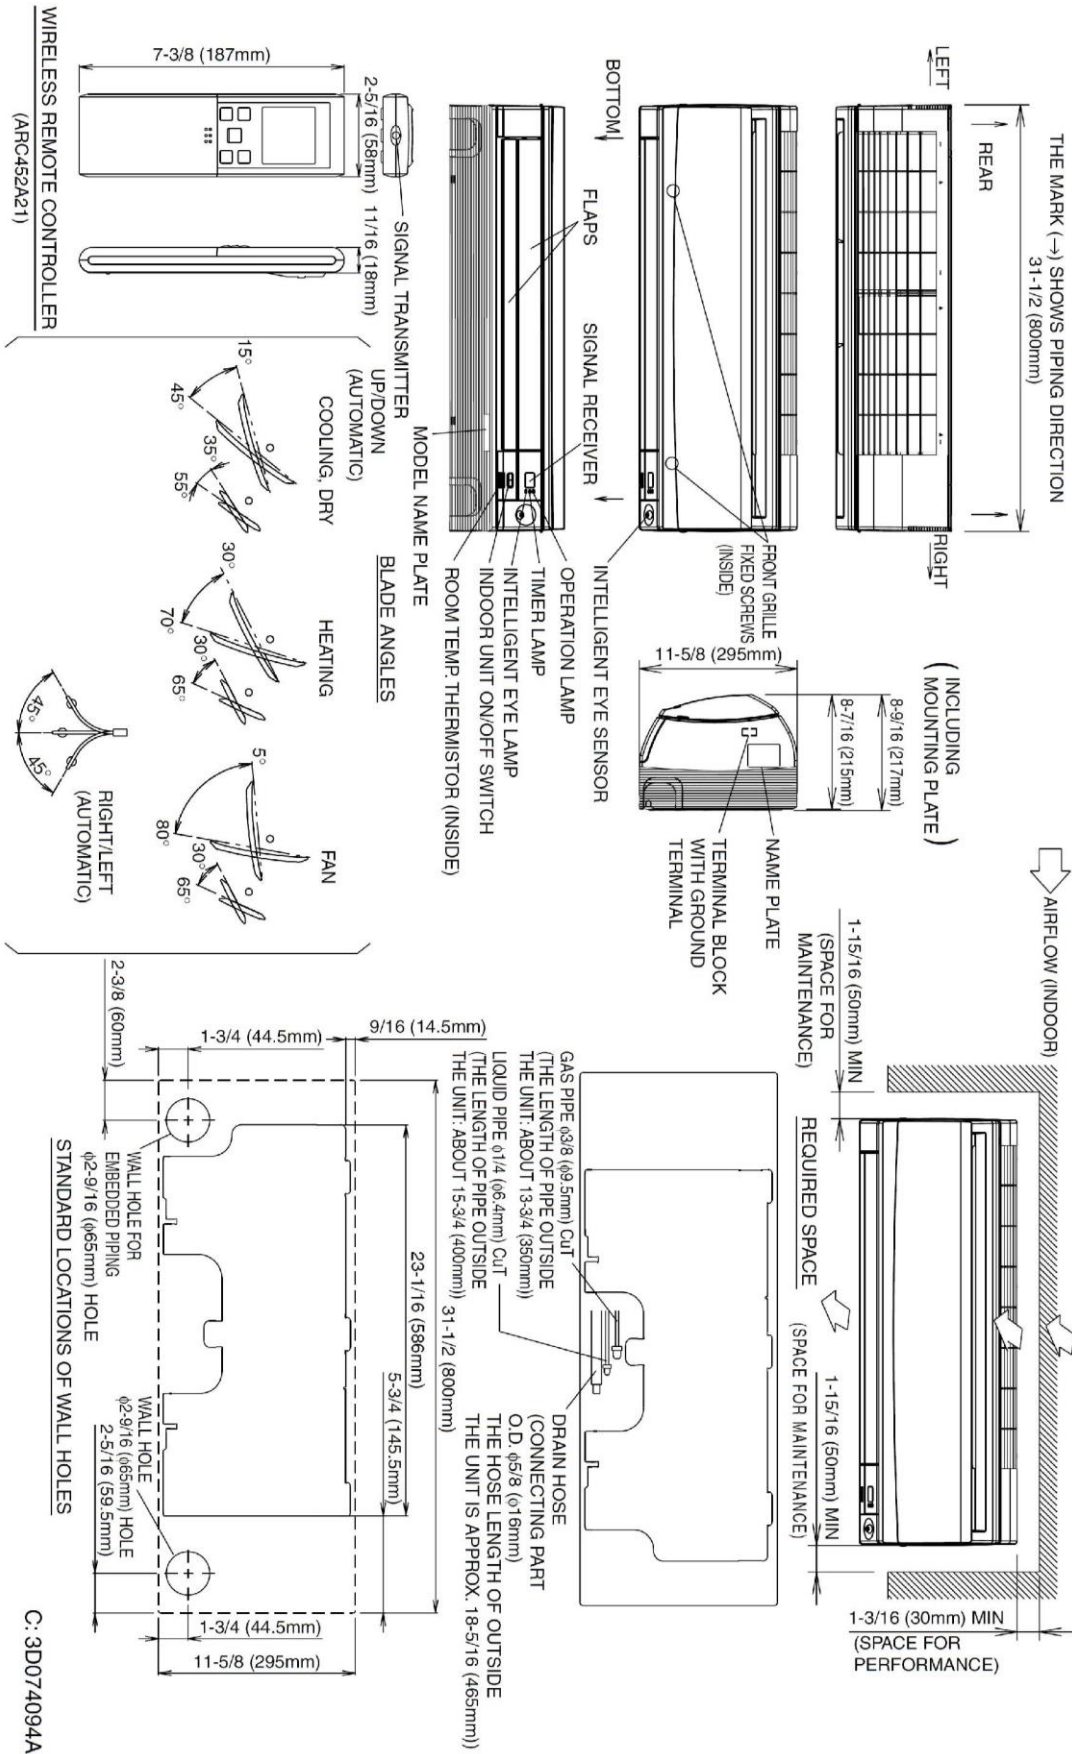

CTXS07LVJU Dimensional Data

Daikin North America LLC 5151 San Felipe, Suite 500 Houston, TX 77056

(Daikin's products are subject to continuous improvements. Daikin reserves the right to modify product design, specifications and information in this data sheet without notice and without incurring any obligations)